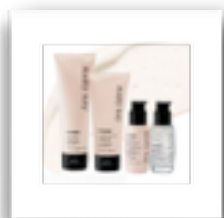

Find your most **beautiful match**

1. **BEGIN** with a choice of four scrumptious sets, each tailor-made for your skin's needs.
2. **TEAM** with a luscious Foundation Primer, Concealer and your perfect match at the perfect price.
3. **FINISH** with your choice from our platter of delectable skin care anti-aging TimeWise Solutions.

**1** Choose **ONE** Skin Care

Mary Kay®  
TimeWise  
Repair™ Set

**\$205**

Mary Kay®  
TimeWise®  
Miracle Set

**\$95**

Mary Kay®  
Botanical  
Customized  
Skin Care Set

**\$58**

Mary Kay®  
Clearproof™  
Acne  
System  
**\$45**

**2**

Plus Your Choice of **FOUNDATION** Products

Foundation Primer \$18	Concealer \$12	TW Liquid Foundation \$22	C-P or Med Coverage \$18	CC Cream \$20	Mineral Foundation and Brush \$30	Makeup Finishing Spray \$18	Skinvigorator Brush \$50